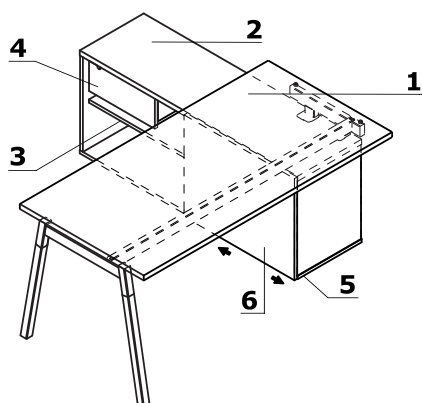

## Dimensions of the worktop with scallops (mm)

**smart interior design**

FOR YOUR OFFICE

WWW.SMARTINTERIOR.RO

Strada Ziduri Intre Vii, Nr 19, Corp A, Sector 2,  
Bucuresti.

Email: office@smartinterior.ro  
tel: 0742220325 / 0733626222

## Desk with managerial storage

1. **Worktop** - MFC 28 mm, ABS edge
2. **Top** - MFC 28 mm, ABS edge
3. **Shelf** - MFC 18 mm, protection against accidental falling-out, ABS edge
4. **Drawer** - MFC 18 mm, ABS edge, patent lock - possible to change location
5. **Base** - MFC 18 mm, ABS edge
6. **Front** - MFC 18 mm, ABS edge