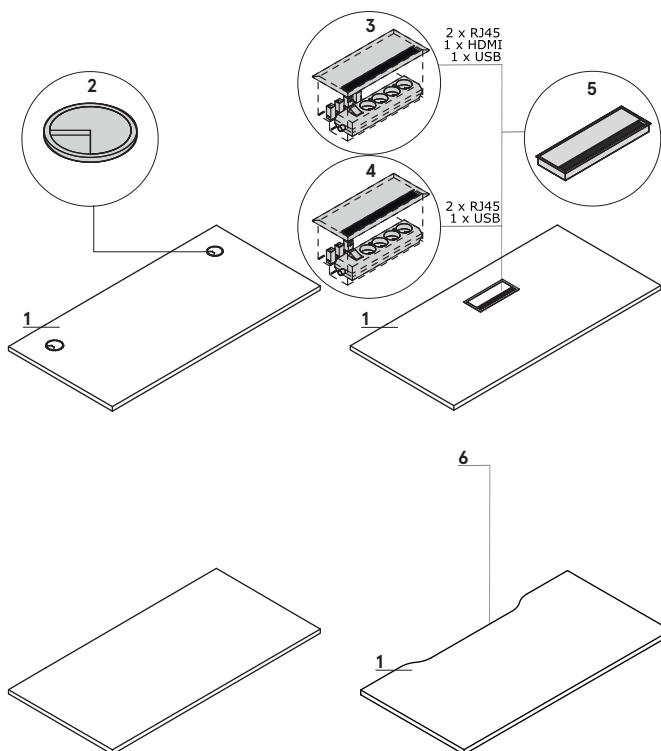

Ogi desk worktops

1. **Worktop** - MFC 28 mm, ABS edge

OPTIONS WITH EXTRA CHARGE:

2. **Grommet** - 2 pcs, Ø 80 mm

3. **Mediabox M04H** - 2xRJ45 (class E, cat. 6); +1 x USB + 1 x HDMI + 4x 230V, colour: M009 - aluminium semi-matt

4. **Mediabox M04** - 2xRJ45 (class E, cat. 6); +1 x USB + 4x 230V, colour: M009 - aluminium semi-matt

5. **Top access M05** - colour: M009 - aluminium semi-matt

6. **Cable way** - in bench type desks, the width of the opening is proportional to the width of the worktop