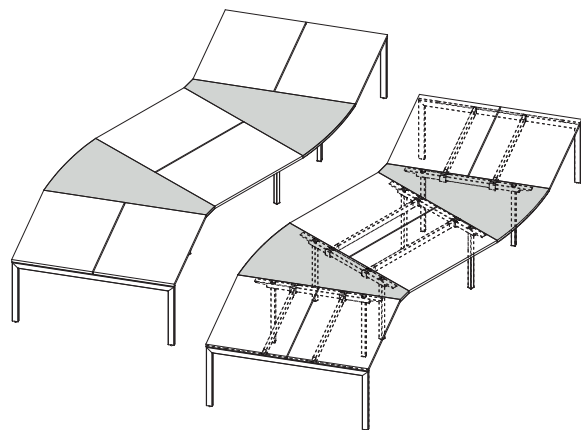

Configuration examples with BOX40, BOX50, BOX60

ATTENTION - only for Ogi Q, Ogi U, Ogi Y, Ogi W, Ogi M