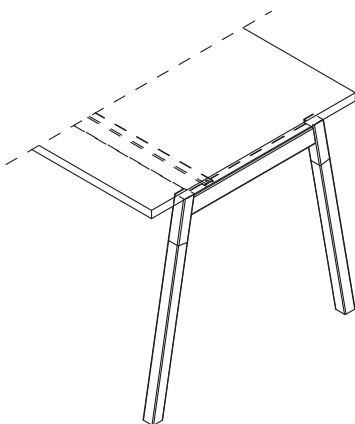

## Dimensions of the worktop with scallops (mm)

**smart interior design**

FOR YOUR OFFICE

WWW.SMARTINTERIOR.RO

Strada Ziduri Intre Vii, Nr 19, Corp A, Sector 2,  
Bucuresti.

Email: office@smartinterior.ro  
tel: 0742220325 / 0733626222

## Desk with managerial storage

1. **Worktop** - MFC 28 mm, ABS edge
2. **Top** - MFC 28 mm, ABS edge
3. **Shelf** - MFC 18 mm, protection against accidental falling-out, ABS edge
4. **Drawer** - MFC 18 mm, ABS edge, patent lock - possible to change location
5. **Base** - MFC 18 mm, ABS edge
6. **Front** - MFC 18 mm, ABS edge