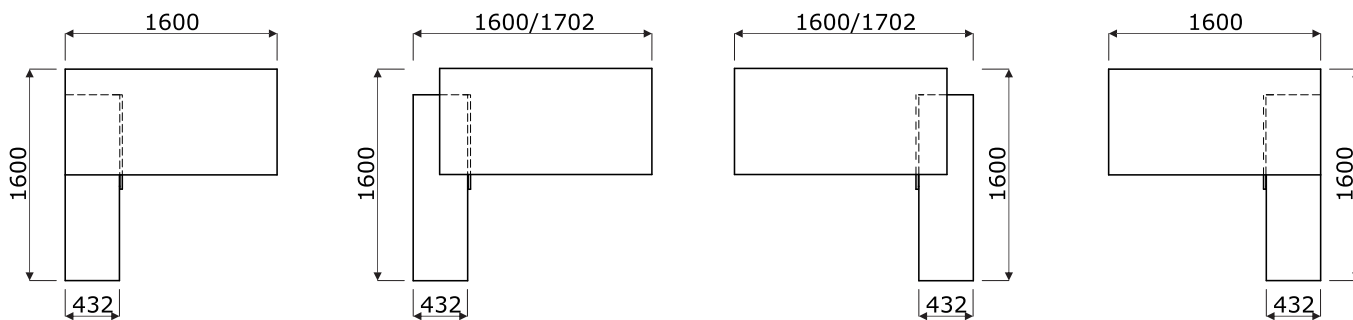

Configuration examples (mm)

smart interior design

FOR YOUR OFFICE

WWW.SMARTINTERIOR.RO

Strada Ziduri Intre Vii, Nr 19, Corp A, Sector 2,
Bucuresti.

Email: office@smartinterior.ro
tel: 0742220325 / 0733626222