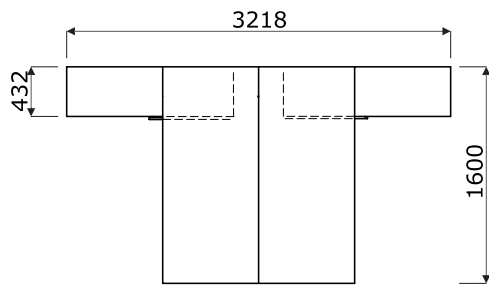

## Desk with managerial storage

1. **Worktop** - MFC 28 mm, ABS edge
2. **Top** - MFC 28 mm, ABS edge
3. **Shelf** - MFC 18 mm, protection against accidental falling-out, ABS edge
4. **Drawer** - MFC 18 mm, ABS edge, patent lock - possible to change location
5. **Base** - MFC 18 mm, ABS edge
6. **Front** - MFC 18 mm, ABS edge

## Configuration examples (mm)