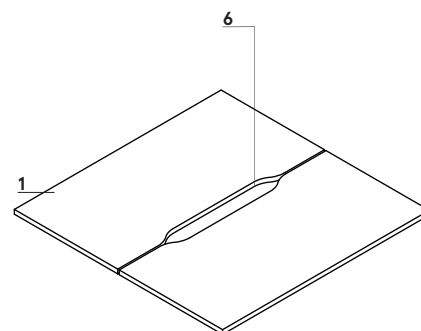

Ogi desk worktops

1. **Worktop** - MFC 28 mm, ABS edge

OPTIONS WITH EXTRA CHARGE:

2. **Grommet** - 2 pcs, Ø 80 mm

3. **Mediabox M04H** - 2xRJ45 (class E, cat. 6); +1 x USB + 1 x HDMI + 4x 230V, colour: M009 - aluminium semi-matt

4. **Mediabox M04** - 2xRJ45 (class E, cat. 6); +1 x USB + 4x 230V, colour: M009 - aluminium semi-matt

5. **Top access M05** - colour: M009 - aluminium semi-matt

6. **Cable way** - in bench type desks, the width of the opening is proportional to the width of the worktop

Dimensions of the worktop with scallops (mm)

smart interior design

FOR YOUR OFFICE

WWW.SMARTINTERIOR.RO

Strada Ziduri Intre Vii, Nr 19, Corp A, Sector 2,
Bucuresti.

Email: office@smartinterior.ro
tel: 0742220325 / 0733626222