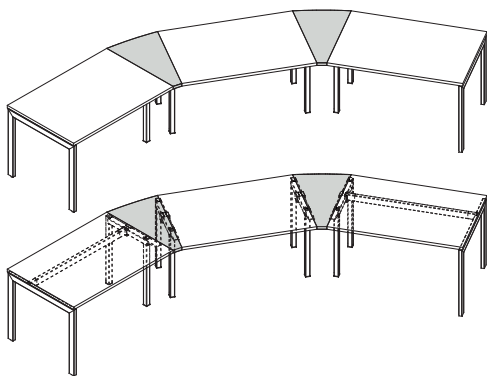

Configuration examples with BOX40, BOX50, BOX60

ATTENTION - only for Ogi Q, Ogi U, Ogi Y, Ogi W, Ogi M