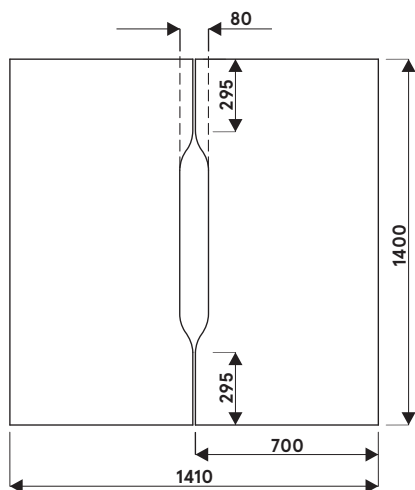

Dimensions of the worktop with scallops (mm)

smart interior design

FOR YOUR OFFICE

WWW.SMARTINTERIOR.RO

Strada Ziduri Intre Vii, Nr 19, Corp A, Sector 2,
Bucuresti.

Email: office@smartinterior.ro
tel: 0742220325 / 0733626222