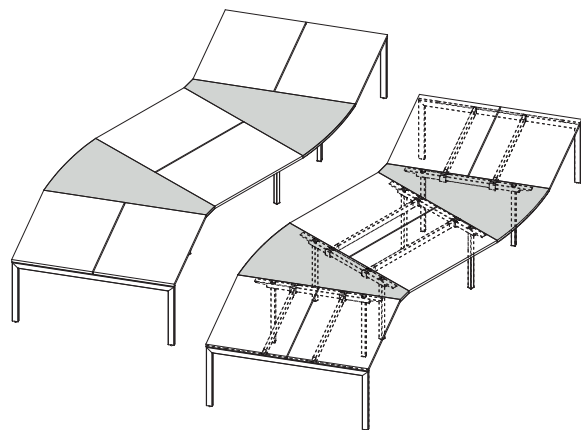

Configuration examples with BOX40, BOX50, BOX60

ATTENTION - only for Ogi Q, Ogi U, Ogi Y, Ogi W, Ogi M