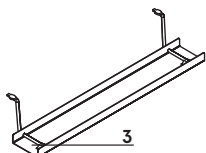

Configuration examples (mm)

Configuration examples with BOX40, BOX50, BOX60

ATTENTION - only for Ogi Q, Ogi U, Ogi Y, Ogi W, Ogi M

Accessories

1. Horizontal cable tray S69 - powder coated, colour: 09 - aluminum
2. Single desk horizontal cable tray (SG12, SG16) - powder coated metal, colour: M009 - aluminum semi-matt
3. Horizontal cable tray E64 - powder coated, colour: M009 - aluminium semi-matt
4. Cable tray for bench desks (SG220, SG260) - steel wire Ø4 mm, powder coated, colour: 09 - aluminum