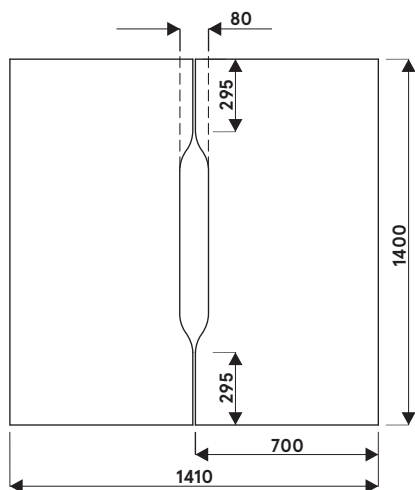

cardboard, perforated plastic mesh wrap

Compliant with standards:

PN-EN 527-2:2017-02

Boards density:

12 mm - 690 - 750 kg/m³

18 mm - 650 - 690 kg/m³

28 mm - 610 - 630 kg/m³

36 mm - 610 - 630 kg/m³

smart interior design

FOR YOUR OFFICE

WWW.SMARTINTERIOR.RO

Strada Ziduri Intre Vii, Nr 19, Corp A, Sector 2,
Bucuresti.

Email: office@smartinterior.ro
tel: 0742220325 / 0733626222

Ogi desk worktops

1. **Worktop** - MFC 28 mm, ABS edge
- OPTIONS WITH EXTRA CHARGE:**
2. **Grommet** - 2 pcs, Ø 80 mm
3. **Mediabox M04H** - 2xRJ45 (class E, cat. 6); +1 x USB + 1 x HDMI + 4x 230V, colour: M009 - aluminium semi-matt
4. **Mediabox M04** - 2xRJ45 (class E, cat. 6); +1 x USB + 4x 230V, colour: M009 - aluminium semi-matt
5. **Top access M05** - colour: M009 - aluminium semi-matt
6. **Cable way** - in bench type desks, the width of the opening is proportional to the width of the worktop

Dimensions of the worktop with scallops (mm)

smart interior design

FOR YOUR OFFICE

WWW.SMARTINTERIOR.RO

Strada Ziduri Intre Vii, Nr 19, Corp A, Sector 2,
Bucuresti.

Email: office@smartinterior.ro
tel: 0742220325 / 0733626222

Frame

Ogi M: metal, powder coated, profile 40 × 40 mm, spacer 10 mm between top and frame

Desk with managerial storage

1. **Worktop** - MFC 28 mm, ABS edge
2. **Top** - MFC 28 mm, ABS edge
3. **Shelf** - MFC 18 mm, protection against accidental falling-out, ABS edge
4. **Drawer** - MFC 18 mm, ABS edge, patent lock - possible to change location
5. **Base** - MFC 18 mm, ABS edge
6. **Front** - MFC 18 mm, ABS edge