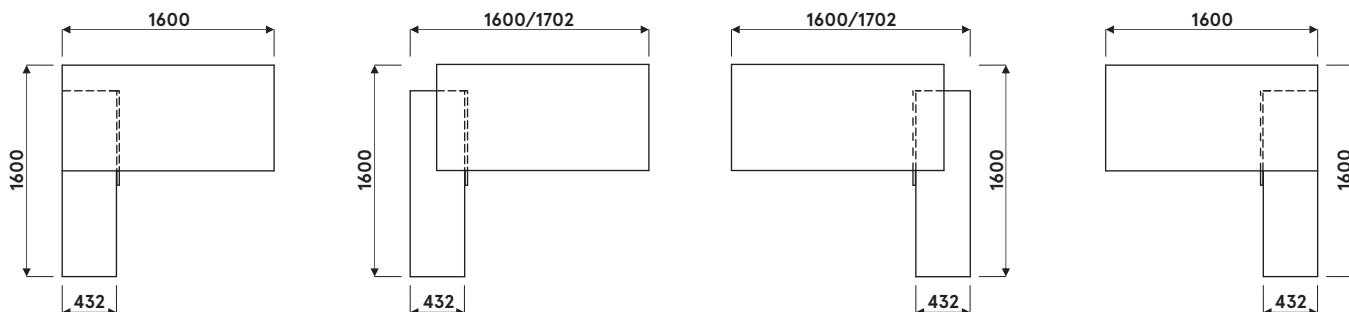

Configuration examples (mm)

smart interior design

FOR YOUR OFFICE

WWW.SMARTINTERIOR.RO

Strada Ziduri Intre Vii, Nr 19, Corp A, Sector 2,
Bucuresti.

Email: office@smartinterior.ro
tel: 0742220325 / 0733626222