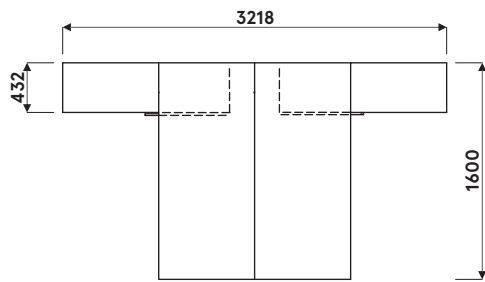

Configuration examples (mm)