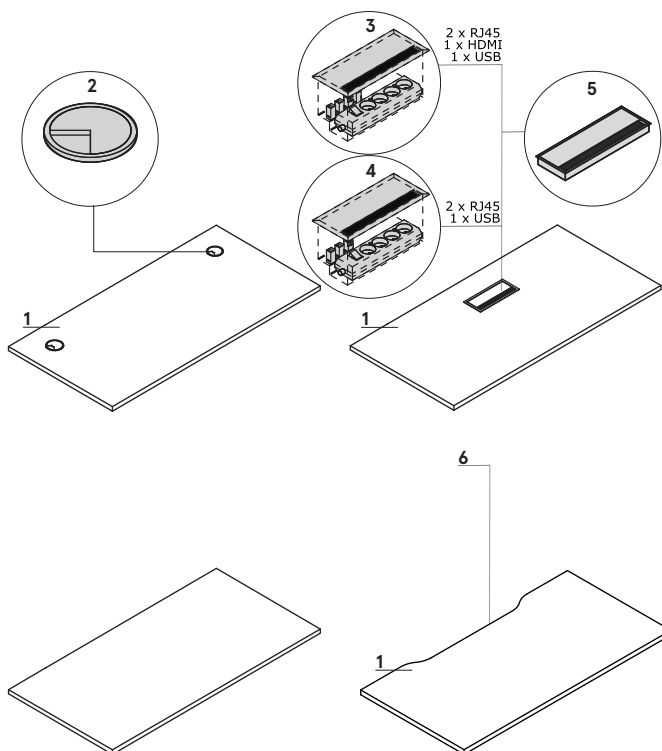

smart interior design

FOR YOUR OFFICE

WWW.SMARTINTERIOR.RO

Strada Ziduri Intre Vii, Nr 19, Corp A, Sector 2,
Bucuresti.

Email: office@smartinterior.ro
tel: 0742220325 / 0733626222

Ogi desk worktops

1. **Worktop** - MFC 28 mm, ABS edge
- OPTIONS WITH EXTRA CHARGE:**
2. **Grommet** - 2 pcs, Ø 80 mm
3. **Mediabox M04H** - 2xRJ45 (class E, cat. 6); +1 x USB + 1 x HDMI + 4x 230V, colour: M009 - aluminium semi-matt
4. **Mediabox M04** - 2xRJ45 (class E, cat. 6); +1 x USB + 4x 230V, colour: M009 - aluminium semi-matt
5. **Top access M05** - colour: M009 - aluminium semi-matt
6. **Cable way** - in bench type desks, the width of the opening is proportional to the width of the worktop

Frame

Ogi M: metal, powder coated, profile 40 × 40 mm, spacer 10 mm between top and frame

Desk with managerial storage

1. **Worktop** - MFC 28 mm, ABS edge
2. **Top** - MFC 28 mm, ABS edge
3. **Shelf** - MFC 18 mm, protection against accidental falling-out, ABS edge
4. **Drawer** - MFC 18 mm, ABS edge, patent lock - possible to change location
5. **Base** - MFC 18 mm, ABS edge
6. **Front** - MFC 18 mm, ABS edge