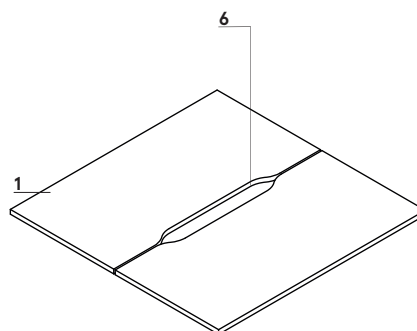

Ogi desk worktops

1. **Worktop** - MFC 28 mm, ABS edge
2. **OPTIONS WITH EXTRA CHARGE:**
2. **Grommet** - 2 pcs, Ø 80 mm
3. **Mediabox M04H** - 2xRJ45 (class E, cat. 6); +1 x USB + 1 x HDMI + 4x 230V, colour: M009 - aluminium semi-matt
4. **Mediabox M04** - 2xRJ45 (class E, cat. 6); +1 x USB + 4x 230V, colour: M009 - aluminium semi-matt
5. **Top access M05** - colour: M009 - aluminium semi-matt
6. **Cable way** - in bench type desks, the width of the opening is proportional to the width of the worktop

Dimensions of the worktop with scallops (mm)

smart interior design

FOR YOUR OFFICE

WWW.SMARTINTERIOR.RO

Strada Ziduri Intre Vii, Nr 19, Corp A, Sector 2,
Bucuresti.

Email: office@smartinterior.ro
tel: 0742220325 / 0733626222