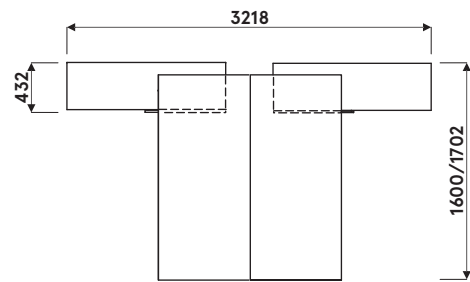

Configuration examples (mm)