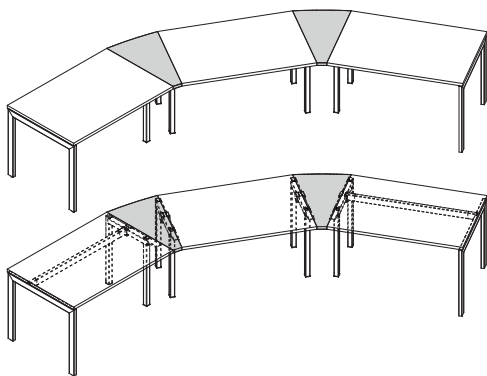

Configuration examples with BOX40, BOX50, BOX60

ATTENTION - only for Ogi Q, Ogi U, Ogi Y, Ogi W, Ogi M