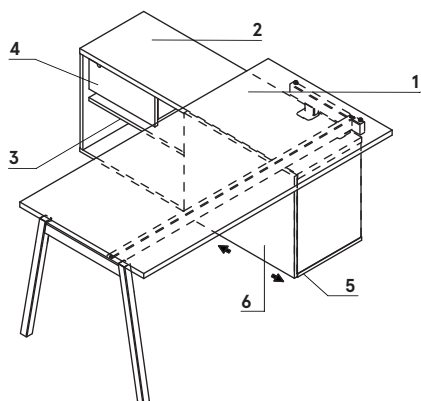

Dimensions of the worktop with scallops (mm)

smart interior design

FOR YOUR OFFICE

WWW.SMARTINTERIOR.RO

Strada Ziduri Intre Vii, Nr 19, Corp A, Sector 2,
Bucuresti.

Email: office@smartinterior.ro
tel: 0742220325 / 0733626222

Frame

Ogi M: metal, powder coated, profile 40 × 40 mm, spacer 10 mm between top and frame

Desk with managerial storage

1. **Worktop** - MFC 28 mm, ABS edge
2. **Top** - MFC 28 mm, ABS edge
3. **Shelf** - MFC 18 mm, protection against accidental falling-out, ABS edge
4. **Drawer** - MFC 18 mm, ABS edge, patent lock - possible to change location
5. **Base** - MFC 18 mm, ABS edge
6. **Front** - MFC 18 mm, ABS edge