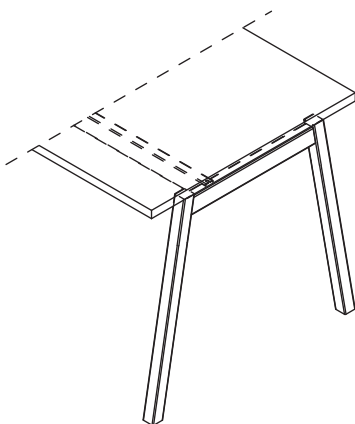

Dimensions of the worktop with scallops (mm)

smart interior design

FOR YOUR OFFICE

WWW.SMARTINTERIOR.RO

Strada Ziduri Intre Vii, Nr 19, Corp A, Sector 2,
Bucuresti.

Email: office@smartinterior.ro
tel: 0742220325 / 0733626222

Frame

Ogi M: metal, powder coated, profile 40 × 40 mm, spacer 10 mm between top and frame

Desk with managerial storage

1. **Worktop** - MFC 28 mm, ABS edge
2. **Top** - MFC 28 mm, ABS edge
3. **Shelf** - MFC 18 mm, protection against accidental falling-out, ABS edge
4. **Drawer** - MFC 18 mm, ABS edge, patent lock - possible to change location
5. **Base** - MFC 18 mm, ABS edge
6. **Front** - MFC 18 mm, ABS edge