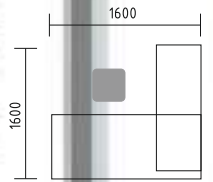

BOQL20 MANAGERIAL DESK 1600/1600/740
A4L06 X2 TAMBOUR STORAGE 1200/432/1481
SAVA CHAIR 660/610/1050-1150