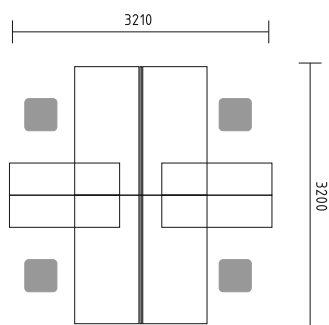

PLQ01 EXTENSION 800/600/740

KD1263 PEDESTAL WITH WIDE WORKTOP 1200/600/740

BOQL20 MANAGERIAL DESK 1600/1600/740
A4L06 X2 TAMBOUR STORAGE 1200/432/1481
SAVA CHAIR 660/610/1050-1150

Managerial storages are part of the overall desk construction and play an important organizing role. Interior hides lockable drawer for personal items. It is very important to note that the storages have sliding doors not limiting space or movements in any way.