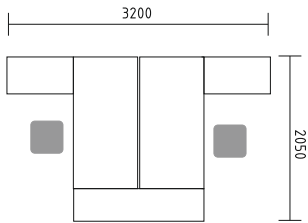

- **BOU34** BENCH 1600/1610/740
- **PLU01** X2 EXTENSION 800/600/740
- **ZUS16** SONIC PANEL 1590/38/350
- **SLD13** X2 PEDESTAL 416/600/586
- **A2P16** STORAGE WITH SLIDING DOOR 1610/432/740
- **A5506TM** X2 FILING STORAGE WITH METAL SHELVES 1200/432/1833
- **A5105TM** X2 FILING STORAGE WITH METAL SHELVES 1000/432/1833
- **SAVA** X2 CHAIR 660/610/1050-1150