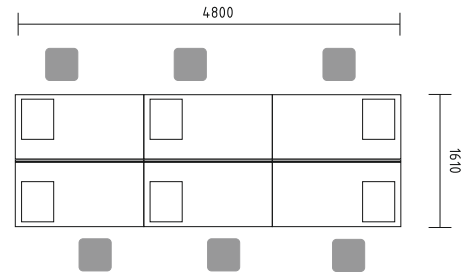

- **BOU34** BENCH 1600/1610/740
- **BOX66** X2 EXTENDING ELEMENT 1600/1610/740
- **ZUS16** X3 SONIC PANEL 1590/38/350
- **KDT13** X6 PEDESTAL 402/600/586
- **SAVA** X6 CHAIR 660/610/1050-1150
- **SNL16** X2 SUNBEAM LAMP Ø1440/410