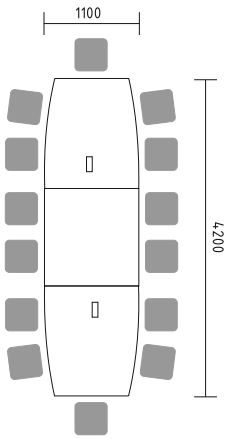

CONFERENCE TABLES

Modular conference tables are perfect to suit larger meeting spaces.

- **PLF14L** TABLE 1400/1100/740
- **PLF14P** TABLE 1400/1100/740
- **PLF14S** TABLE 1400/1100/740
- **GAYA** X6 CHAIR 660/510/825
- **CAN11** CANOE LAMP 1105/360/360