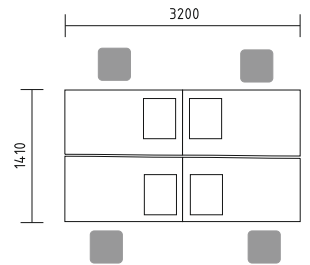

- BAG047** X2 STRAIGHT DESK 1600/700/740
- ZPS616** SONIC PANEL 1590/38/650
- A120M** MOBILE STORAGE 1200/432/599
- PL11** EXTENSION 1000/600/28
- NS10** X2 SUPPORTING LEG 60/30/710
- KKT11** MOBILE PEDESTAL 416/600/586
- SAVA** X2 CHAIR 660/610/1050-1150
- MM-PM** X2 LOUNGE 450/450/420
- PLF10** TABLE Ø1000/740
- GAYA** X2 CHAIR 660/510/825
- SNL16** X3 SUNBEAM LAMP Ø1440/410