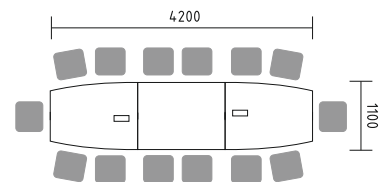

PS80 DISC BASE TABLE Ø800/1100

ST12E DISC BASE TABLE 2000/1000/730
A2104 X2 STORAGE 801/432/777
A2504 STORAGE 801/432/777
A2902 STORAGE 402/432/777
GAYA X6 CHAIR 660/510/825

ST14 X2 TABLE 1400/1100/730

ST14 X2 TABLE 1400/1100/730
ST14S TABLE 1400/1100/730