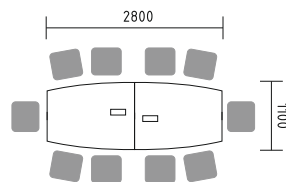

CABLE MANAGEMENT

CONFERENCE TABLES

Conference tables complement the system. The variety of shapes, sizes and colours offer a wide range of possibilities to organize all kinds of meeting rooms.

ST12 DISC BASE TABLE Ø1200/730
A3504 X3 STORAGE 801/432/1129
AS300 X3 GLASS DOOR WITH ALUMINIUM FRAME 30H
GAYA X4 CHAIR 660/510/825

PS80 DISC BASE TABLE Ø800/1100

ST12E DISC BASE TABLE 2000/1000/730
A2104 X2 STORAGE 801/432/777
A2504 STORAGE 801/432/777
A2902 STORAGE 402/432/777
GAYA X6 CHAIR 660/510/825

ST14 X2 TABLE 1400/1100/730

ST14 X2 TABLE 1400/1100/730
ST14S TABLE 1400/1100/730