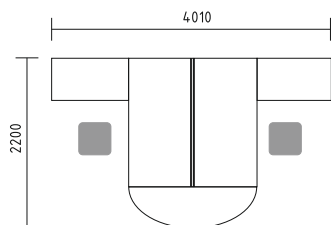

OGI_Q

Versatile desk extensions create efficient work area where all documents are placed within an easy reach. Several desks storage options allow to build work spaces where all individual needs are fulfilled yet still being integral part of the whole office environment.