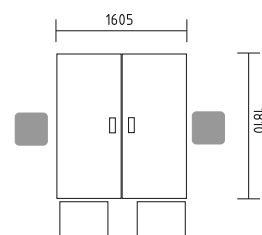

- **BVG03** X2 STRAIGHT DESK 1400/800/740
- **ZUT14** TWIN PANEL 1390/30/350
- **D1,D2** ACCESSORIES
- **KKT13** X2 PEDESTAL 402/600/586
- **A54B4** X3 STORAGE 801/432/1833
- **SAVA** X2 CHAIR 660/610/1050-1150