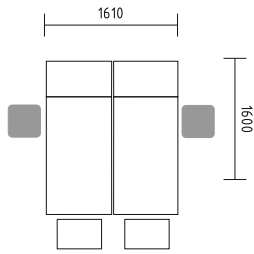

- **BAG048** X2 STRAIGHT DESK 1600/800/740
- **ZUS16** SONIC PANEL 1590/38/350
- **D1, D2** X2 ACCESSORIES
- **KCD81P** CARGO 402/800/1100
- **KCD81L** CARGO 402/800/1100
- **SLD13** X2 PEDESTAL 416/600/586
- **A2104HZ** X3 STORAGE WITH HPL FRONT 801/432/777
- **SAVA** X2 CHAIR 660/610/1050-1150