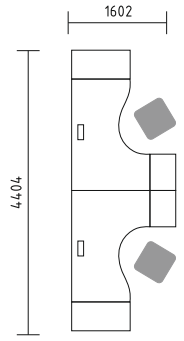

OGI_V

OGI desks were designed with the goal of an easy interaction between employees. Panels can be used interchangeably dividing the office in a straight or cross pattern. Aluminum function rail with different accessories can be added for even better office organization.

- **BVG17** RADIAL DESK 1800/1200/740
- **BVG18** RADIAL DESK 1800/1200/740
- **KDT73** X2 PEDESTAL 402/800/740
- **KDT64** X2 PEDESTAL 402/600/740
- **ZW816** X3 SONIC PANEL 800/40/1650
- **SAVA** X2 CHAIR 660/610/1050-1150
- **GAYA** CHAIR 660/510/825