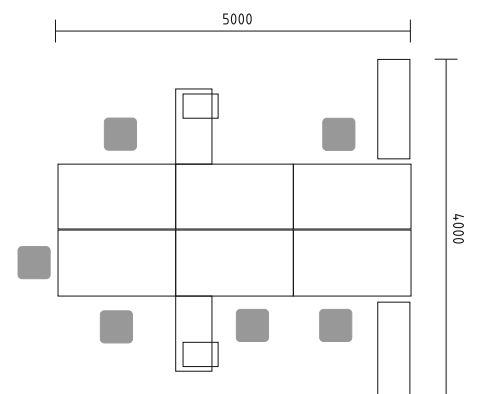

- **BOY34** BENCH 1600/1610/740
- **BOX66** EXTENDING ELEMENT 1600/1610/740
- **BOX68** EXTENDING ELEMENT 1800/1610/740
- **PLY01** X2 EXTENSION 800/600/740
- **A120M** X2 MANAGERIAL STORAGE 1200/432/599
- **SLD12** X2 PEDESTAL 416/600/586
- **ZUT16** X2 TWIN PANEL 1590/30/350
- **D1, D2, D3** ACCESSORIES
- **ZOT78** X2 TWIN PANEL 780/30/350
- **A54B4** X2 STORAGE 801/432/1833
- **A2508** X2 STORAGE 1600/432/777
- **SAVA** X5 CHAIR 660/610/1050-1150
- **GAYA** CHAIR 660/510/825