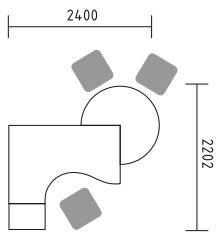

Radial desks offer options to arrange them in most office spaces. Versatility in sizes allow to custom fit for individual needs considering space restrictions and office ergonomoy. Thanks to functional worktop dimensions desks can be configured with extensions, creating meeting spaces or connected with same height storages to maximize work space.

- **BNG17** RADIAL DESK 1800/1200/740
- **PL27** EXTENSION Ø1200
- **NE41** X2 SUPPORTING LEG Ø40/712
- **KDT64** PEDESTAL 402/600/740
- **A2506** X2 STORAGE 1200/432/777
- **SAVA** CHAIR 660/610/1050-1150
- **GAYA** CHAIR 660/510/825
- **WS05** HANGER 480/1700
- **LOUNGE SEAT** - POSSIBLE CONFIGURATION

- **BNG04** X4 STRAIGHT DESK 1600/800/740
- **KDT74** X4 PEDESTAL 402/800/740
- **ZUS16** X2 SONIC PANEL 1590/38/350
- **D1,03** X4 ACCESSORIES
- **A5104** X3 STORAGE 801/432/1833
- **A5504** X2 STORAGE 801/432/1833
- **A2104** X2 STORAGE 801/432/777
- **SAVA** X4 CHAIR 660/610/1050-1150