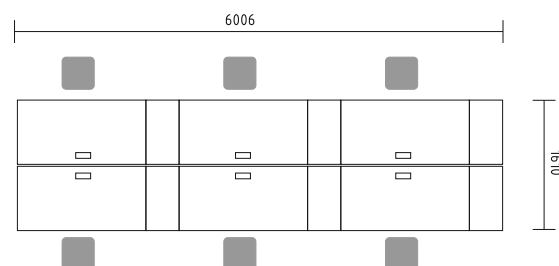

- **B0Q34** X3 BENCH 1600/1610/740
- **KDT73** X6 PEDESTAL 402/800/740
- **A6505** X3 STORAGE 1000/432/2185
- **A6105** X3 STORAGE 1000/432/2185
- **S81** X2 VERTICAL CABLE DUCT
- **SAVA** X6 CHAIR 660/610/1050-1150