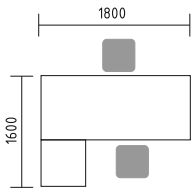

OGI_Q

SONIC Acoustic panels holding highest sound absorbing characteristics can divide single or multiple stations creating a comfortable work space. Equipped optionally with function rail will allow for desk space optimization leading to a greater efficiency.

- **B0005** STRAIGHT DESK 1800/800/740
- **UR16** METAL MODESTY PANEL 1600/15/30
- **KD863** PEDESTAL WITH WIDE WORKTOP 800/600/740
- **A3504 X3** STORAGE 801/432/1129
- **AS31 X6** GLASS DOOR 30H
- **GAYA** CHAIR 660/510/825
- **SAVA** CHAIR 660/610/1050-1150