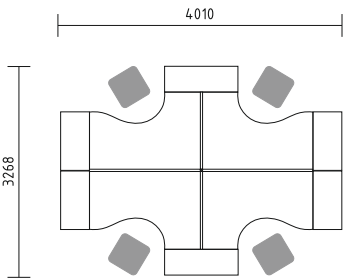

OGI_V

OGI desks were designed with the goal of an easy interaction between employees. Panels can be used interchangeably dividing the office in a straight or cross pattern. Aluminum function rail with different accessories can be added for even better office organization.

- **BVG17** RADIAL DESK 1800/1200/740
- **BVG18** RADIAL DESK 1800/1200/740
- **KDT73** X2 PEDESTAL 402/800/740
- **KDT64** X2 PEDESTAL 402/600/740
- **ZW816** X3 SONIC PANEL 800/40/1650
- **SAVA** X2 CHAIR 660/610/1050-1150
- **GAYA** CHAIR 660/510/825

- **BVG10** X2 RADIAL DESK 1600/1200/740
- **BVG11** X2 RADIAL DESK 1600/1200/740
- **ZUT16** X2 TWIN PANEL 1590/30/350
- **ZUT12** X2 TWIN PANEL 1190/30/350
- **D2, D3** ACCESSORIES
- **KDT74** X4 PEDESTAL 402/800/740
- **A2L06** X2 TAMBOUR STORAGE 1200/432/740
- **A5104** X2 STORAGE 801/432/1833
- **A5404** X2 STORAGE 801/432/1833
- **IM300** X2 GLASS DOOR WITH ALUMINIUM FRAME 30H
- **SAVA** X4 CHAIR 660/610/1050-1150