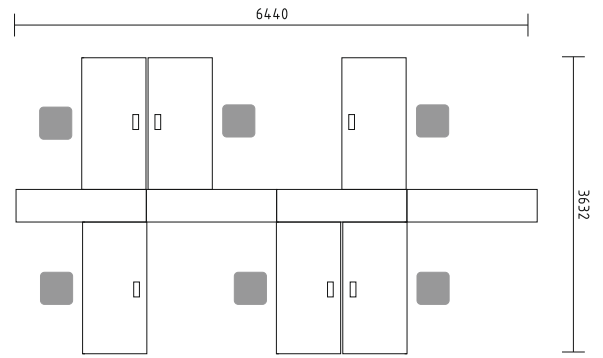

- **BOU34** X2 BENCH 1600/1610/740
- **ZUS16** X2 SONIC PANEL 1590/38/350
- **D1, D3** X4 ACCESSORIES
- **BOU21** X2 STRAIGHT DESK 1600/800/740
- **ZPS816** X2 SONIC PANEL 1590/38/800
- **A2P16** X2 SLIDING DOOR STORAGE 1610/432/740
- **A2L16** X2 TAMBOUR STORAGE 1610/432/740
- **A1L04** X5 TAMBOUR STORAGE 800/402/389
- **PA1L** X5 FABRIC SCREEN 761/341/22
- **A5104HZ** X6 STORAGE WITH HPL FRONT 801/432/1833
- **A5504** X2 STORAGE 801/432/1833
- **SAVA** X6 CHAIR 660/610/1050-1150