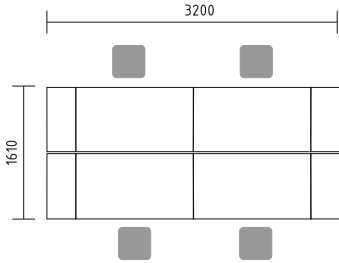

OGI_A

CARGO storages represent practical solution for organizing documents and office accessories. It allows for quick and easy access to essential materials. Placed on the top shelf there is a pencil holder for organizing small office items. CARGO can be located at the end or as a middle dividing element in between benches.

- **BAG0218** BENCH 1600/1610/740
- **BAG0418** EXTENDING ELEMENT 1600/1610/740
- **KCD81P** X2 CARGO 402/800/1100
- **KCD81L** X2 CARGO 402/800/1100
- **SAVA** X4 CHAIR 660/610/1050-1150
- **MM-PM** X3 LOUNGE 450/450/420
- **WS05** HANGER 480/1700