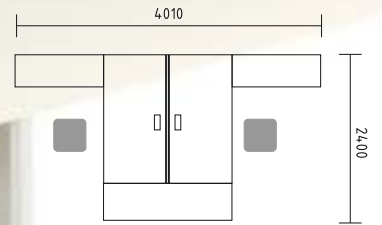

- **B0035** BENCH 1800/1610/740
- **PL26** EXTENSION 1610/600/28
- **NG41** X2 SUPPORTING LEG 40/40/712
- **S83** X2 CPU HOLDER
- **ZUS18** SONIC PANEL 1790/38/350
- **D1,D2,D3** ACCESSORIES
- **A2L06** X2 TAMBOUR STORAGE 1200/432/740
- **SAVA** X2 CHAIR 660/610/1050-1150
- **CAN11** CANOE LAMP 1105/360/360