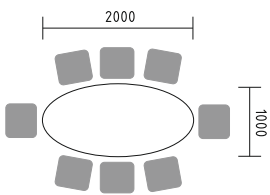

CABLE MANAGEMENT

CONFERENCE TABLES

Conference tables complement the system. The variety of shapes, sizes and colours offer a wide range of possibilities to organize all kinds of meeting rooms.

ST12 DISC BASE TABLE Ø1200/730
A3504 X3 STORAGE 801/432/1129
AS300 X3 GLASS DOOR WITH ALUMINIUM FRAME 30H
GAYA X4 CHAIR 660/510/825

PS80 DISC BASE TABLE Ø800/1100

ST12E DISC BASE TABLE 2000/1000/730
A2104 X2 STORAGE 801/432/777
A2504 STORAGE 801/432/777
A2902 STORAGE 402/432/777
GAYA X6 CHAIR 660/510/825

ST14 X2 TABLE 1400/1100/730

ST14 X2 TABLE 1400/1100/730
ST14S TABLE 1400/1100/730