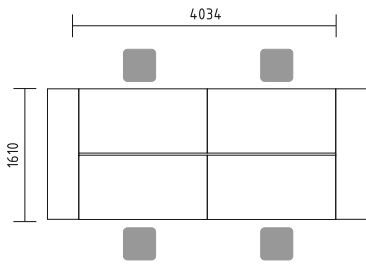

- **BNG04** X4 STRAIGHT DESK 1600/800/740
- **ZP30** X2 ZIG-ZAG PANEL 1590/26/350
- **A3L16** TAMBOUR STORAGE 1610/432/1129
- **KRT73** X2 PEDESTAL 402/800/740
- **A1L04** X2 TAMBOUR STORAGE 800/402/389
- **PA1L** X2 FABRIC SCREEN 761/341/22
- **A54B4** X3 STORAGE 800/432/1833
- **SAVA** X4 CHAIR 660/610/1050-1150
- **WS05** HANGER 480/1700