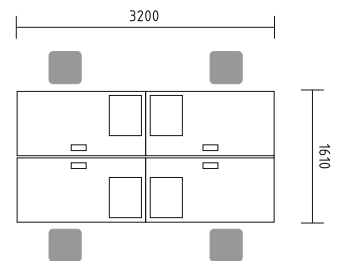

TWIN panels offer yet another alternative for fabric divider. Their modern, slick design combined with functionality create perfect solution for larger office surfaces.

- **BOY34** BENCH 1600/1610/740
- **BOX66** EXTENSION ELEMENT 1600/1610/740
- **S81** X2 VERTICAL CABLE DUCT
- **KDT13** X4 PEDESTAL 402/600/586