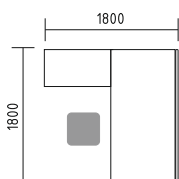

OGI_U

OGI performs superbly as an individual as well as a bench multi-user workstation. Desks linked by same height storages maximize work space. This is great for brainstorming sessions and ideas exchange. The desks contain media ports with an easy cable management and access to network.