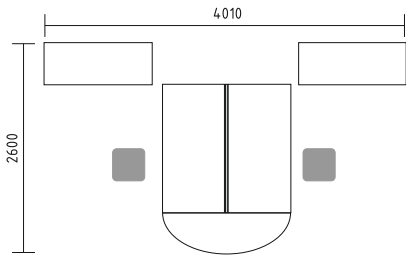

OGI_Y

It is easy to add some character and alter office interiors just by supplying different panels, colour of desk frames or storages. This also works perfectly for highlighting managerial space. Apart from standard desks OGI_Y offers desks with manual height regulation perfect for modern manager.