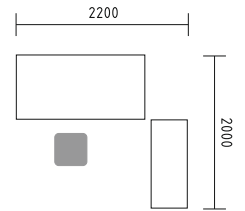

- **BOY05R** DESK WITH MANUAL HEIGHT ADJUSTMENT
  1800/800/640-860
- **UM16** MFC MODESTY PANEL 1600/18/400
- **A120M** MANAGERIAL STORAGE 1200/432/599
- **A3105** X2 STORAGE 801/432/1129
- **AS31** X4 GLASS DOOR 30H
- **SAVA** CHAIR 660/610/1050-1150