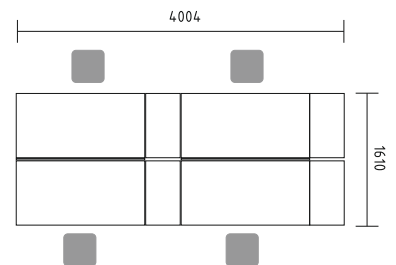

Radial desks offer options to arrange them in most office spaces. Versatility in sizes allow to custom fit for individual needs considering space restrictions and office ergonomoy. Thanks to functional worktop dimensions desks can be configured with extensions, creating meeting spaces or connected with same height storages to maximize work space.

- **BNG17** RADIAL DESK 1800/1200/740
- **PL27** EXTENSION Ø1200
- **NE41** X2 SUPPORTING LEG Ø40/712
- **KDT64** PEDESTAL 402/600/740
- **A2506** X2 STORAGE 1200/432/777
- **SAVA** CHAIR 660/610/1050-1150
- **GAYA** CHAIR 660/510/825
- **WS05** HANGER 480/1700
- **LOUNGE SEAT** - POSSIBLE CONFIGURATION

- **BNG04** X4 STRAIGHT DESK 1600/800/740
- **KDT74** X4 PEDESTAL 402/800/740
- **ZUS16** X2 SONIC PANEL 1590/38/350
- **D1,03** X4 ACCESSORIES
- **A5104** X3 STORAGE 801/432/1833
- **A5504** X2 STORAGE 801/432/1833
- **A2104** X2 STORAGE 801/432/777
- **SAVA** X4 CHAIR 660/610/1050-1150