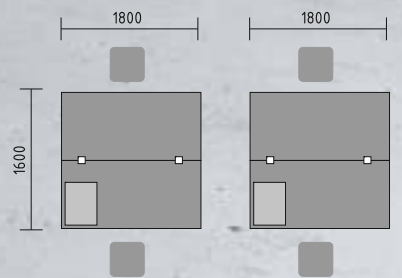

COMPETITIVE
PRICE

DRIVE 4-7

DRIVE

DRIVE bench gives the opportunity of quick and easy adjusting to individual needs without compromising on functionality and space. Each work counter has its own individual mechanism which works independently. DRIVE bench can be equipped with fabric panels to divide a work surface for more privacy. Dividing the work surface does not, in any way, reduce the access to the horizontal cable management underneath the work top.

- CTA50** X 2 BENCH WITH ELECTRIC HEIGHT ADJUSTMENT 1800/1690/650-1300
- ZD818** X 2 SONIC-ACOUSTIC PANEL FOR BENCH DESK 1794/38/800
- A5504** STORAGE 801/432/1833
- A5404WZ** STORAGE WITH GLASS DOOR 801/432/1833
- A5104HZ** STORAGE WITH HPL FRONT 801/432/1833
- SLD13** X 2 PEDESTAL 402/600/586
- SAVA** X 2 CHAIR 660/610/1050-1150

DRIVE

- CTA05** X 2 STRAIGHT DESK WITH ELECTRICT HEIGHT ADJUSTMENT 1800/800/650/1300
- ZPS618** SONIC-ACOUSTIC PANEL FOR SINGLE DESK 1790/40/650
- ZN13** X 4 SONIC-VERTICAL ACOUSTIC PANEL 800/40/650
- IKDT13** X 3 PEDESTAL 402/600/586
- A2L06** X 4 TAMBOUR STORAGE 1200/432/740
- S94** X 2 VERTICAL CABLE DUCTIN Ø140/750-1200
- SAVA** CHAIR 660/610/1050-1150

- CTA04** X 2 STRAIGHT DESK WITH ELECTRICT HEIGHT ADJUSTMENT 1600/800/650/1300
- ZPS616** X 2 SONIC-ACOUSTIC PANEL FOR SINGLE DESK 1590/40/650
- S94** X 2 VERTICAL CABLE DUCTIN Ø140/750-1200
- IKCD80** CARGO PEDESTAL 402/800/1100
- IKDT12** PEDESTAL 402/600/586
- SAVA** CHAIR 660/610/1050-1150