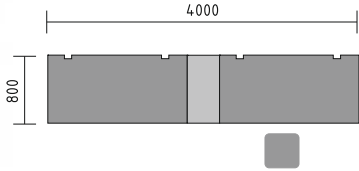

- **CTA04** X 2 STRAIGHT DESK WITH ELECTRICT HEIGHT ADJUSTMENT 1600/800/650/1300
- **ZPS616** X 2 SONIC-ACOUSTIC PANEL FOR SINGLE DESK 1590/40/650
- **S94** X 2 VERTICAL CABLE DUCTIN Ø140/750-1200
- **IKCD80** CARGO PEDESTAL 402/800/1100
- **IKDT12** PEDESTAL 402/600/586
- **SAVA** CHAIR 660/610/1050-1150