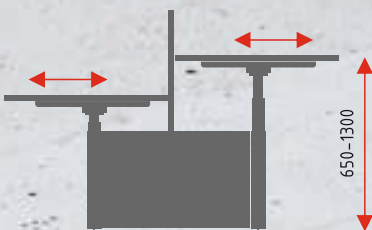

COMPETITIVE
PRICE

DRIVE 4-7

DRIVE

DRIVE bench gives the opportunity of quick and easy adjusting to individual needs without compromising on functionality and space. Each work counter has its own individual mechanism which works independently. DRIVE bench can be equipped with fabric panels to divide a work surface for more privacy. Dividing the work surface does not, in any way, reduce the access to the horizontal cable management underneath the work top.

- CTA50** X 2 BENCH WITH ELECTRIC HEIGHT ADJUSTMENT 1800/1690/650-1300
- ZD818** X 2 SONIC-ACOUSTIC PANEL FOR BENCH DESK 1794/38/800
- A5504** STORAGE 801/432/1833
- A5404WZ** STORAGE WITH GLASS DOOR 801/432/1833
- A5104HZ** STORAGE WITH HPL FRONT 801/432/1833
- SLD13** X 2 PEDESTAL 402/600/586
- SAVA** X 2 CHAIR 660/610/1050-1150

DRIVE

- CTA05** X 2 STRAIGHT DESK WITH ELECTRICT HEIGHT ADJUSTMENT 1800/800/650/1300
- ZPS618** SONIC-ACOUSTIC PANEL FOR SINGLE DESK 1790/40/650
- ZN13** X 4 SONIC-VERTICAL ACOUSTIC PANEL 800/40/650
- IKDT13** X 3 PEDESTAL 402/600/586
- A2L06** X 4 TAMBOUR STORAGE 1200/432/740
- S94** X 2 VERTICAL CABLE DUCTIN Ø140/750-1200
- SAVA** CHAIR 660/610/1050-1150