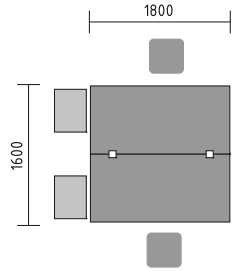

COMPETITIVE
PRICE

DRIVE 4-7

DRIVE

DRIVE bench gives the opportunity of quick and easy adjusting to individual needs without compromising on functionality and space. Each work counter has its own individual mechanism which works independently. DRIVE bench can be equipped with fabric panels to divide a work surface for more privacy. Dividing the work surface does not, in any way, reduce the access to the horizontal cable management underneath the work top.

- CTA50** X 2 BENCH WITH ELECTRIC HEIGHT ADJUSTMENT 1800/1690/650-1300
- ZD818** X 2 SONIC-ACOUSTIC PANEL FOR BENCH DESK 1794/38/800
- A5504** STORAGE 801/432/1833
- A5404WZ** STORAGE WITH GLASS DOOR 801/432/1833
- A5104HZ** STORAGE WITH HPL FRONT 801/432/1833
- SLD13** X 2 PEDESTAL 402/600/586
- SAVA** X 2 CHAIR 660/610/1050-1150

DRIVE

- CTA05** X 2 STRAIGHT DESK WITH ELECTRICT HEIGHT ADJUSTMENT 1800/800/650/1300
- ZPS618** SONIC-ACOUSTIC PANEL FOR SINGLE DESK 1790/40/650
- ZN13** X 4 SONIC-VERTICAL ACOUSTIC PANEL 800/40/650
- IKDT13** X 3 PEDESTAL 402/600/586
- A2L06** X 4 TAMBOUR STORAGE 1200/432/740
- S94** X 2 VERTICAL CABLE DUCTIN Ø140/750-1200
- SAVA** CHAIR 660/610/1050-1150

- CTA04** X 2 STRAIGHT DESK WITH ELECTRICT HEIGHT ADJUSTMENT 1600/800/650/1300
- ZPS616** X 2 SONIC-ACOUSTIC PANEL FOR SINGLE DESK 1590/40/650
- S94** X 2 VERTICAL CABLE DUCTIN Ø140/750-1200
- IKCD80** CARGO PEDESTAL 402/800/1100
- IKDT12** PEDESTAL 402/600/586
- SAVA** CHAIR 660/610/1050-1150