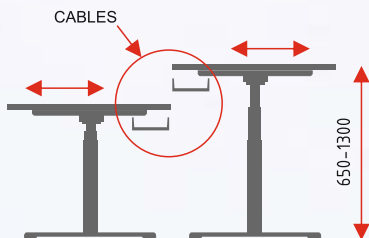

COMPETITIVE
PRICE

DRIVE 4-7

DRIVE

DRIVE bench gives the opportunity of quick and easy adjusting to individual needs without compromising on functionality and space. Each work counter has its own individual mechanism which works independently. DRIVE bench can be equipped with fabric panels to divide a work surface for more privacy. Dividing the work surface does not, in any way, reduce the access to the horizontal cable management underneath the work top.

- CTA50** X 2 BENCH WITH ELECTRIC HEIGHT ADJUSTMENT 1800/1690/650-1300
- ZD818** X 2 SONIC-ACOUSTIC PANEL FOR BENCH DESK 1794/38/800
- A5504** STORAGE 801/432/1833
- A5404WZ** STORAGE WITH GLASS DOOR 801/432/1833
- A5104HZ** STORAGE WITH HPL FRONT 801/432/1833
- SLD13** X 2 PEDESTAL 402/600/586
- SAVA** X 2 CHAIR 660/610/1050-1150

DRIVE

- CTA05** X 2 STRAIGHT DESK WITH ELECTRICT HEIGHT ADJUSTMENT 1800/800/650/1300
- ZPS618** SONIC-ACOUSTIC PANEL FOR SINGLE DESK 1790/40/650
- ZN13** X 4 SONIC-VERTICAL ACOUSTIC PANEL 800/40/650
- IKDT13** X 3 PEDESTAL 402/600/586
- A2L06** X 4 TAMBOUR STORAGE 1200/432/740
- S94** X 2 VERTICAL CABLE DUCTIN Ø140/750-1200
- SAVA** CHAIR 660/610/1050-1150

DRIVE is an electric height regulation desks which allows for customized standing and sitting positions and is a great ergonomically solution. The electrical height regulator, located underneath the work surface, simplifies changes in positions depending on one's office needs. Changing position during long working hours increases work effectiveness, productivity and health. To create an intimate climate, DRIVE allows you to add acoustic panels. There are two types of acoustic panels which fit perfectly both horizontally and vertically to the worktop.