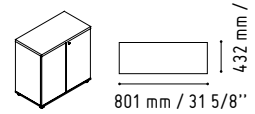

VALDE

- 74 - HIGH GLOSS ORANGE
- 73 - HIGH GLOSS WHITE
- 67 - WHITE PASTEL

- 73 - HIGH GLOSS WHITE
- 67 - WHITE PASTEL

- 80 - HIGH GLOSS GREEN
- 73 - HIGH GLOSS WHITE
- 67 - WHITE PASTEL