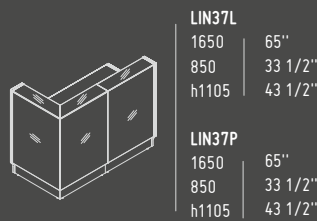

ELIPSE

SSL15

1500 mm / 59"
590 mm / 23 1/4"
h 300 mm / 11 3/4"

LINEA

AVAILABLE COLOURS

08 - BLACK

26 - ALUMINIUM SATINATO

67 - WHITE PASTEL