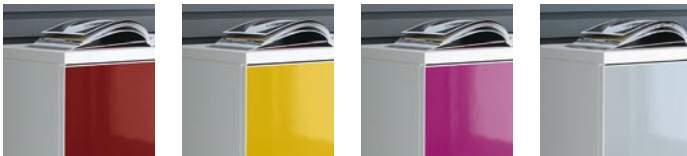

HIGH GLOSS HPL DOORS

81 - BURGUNDY

102 - YELLOW

127 - FUCHSIA

148 - GREY

GLASS TOP