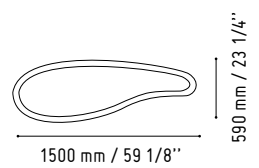

CUZ1L - GREEN
CUZ12 - GREY

SSL15