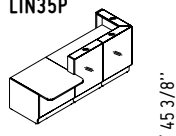

SNA20

90 mm / 3 1/2"

2000 mm / 78 7/8"

 WHITE GLOSS

LIN35P

1150 mm / 45 3/8"

2650 mm / 104 3/8"

- 117 - WHITE GLASS
- 67 - WHITE PASTEL