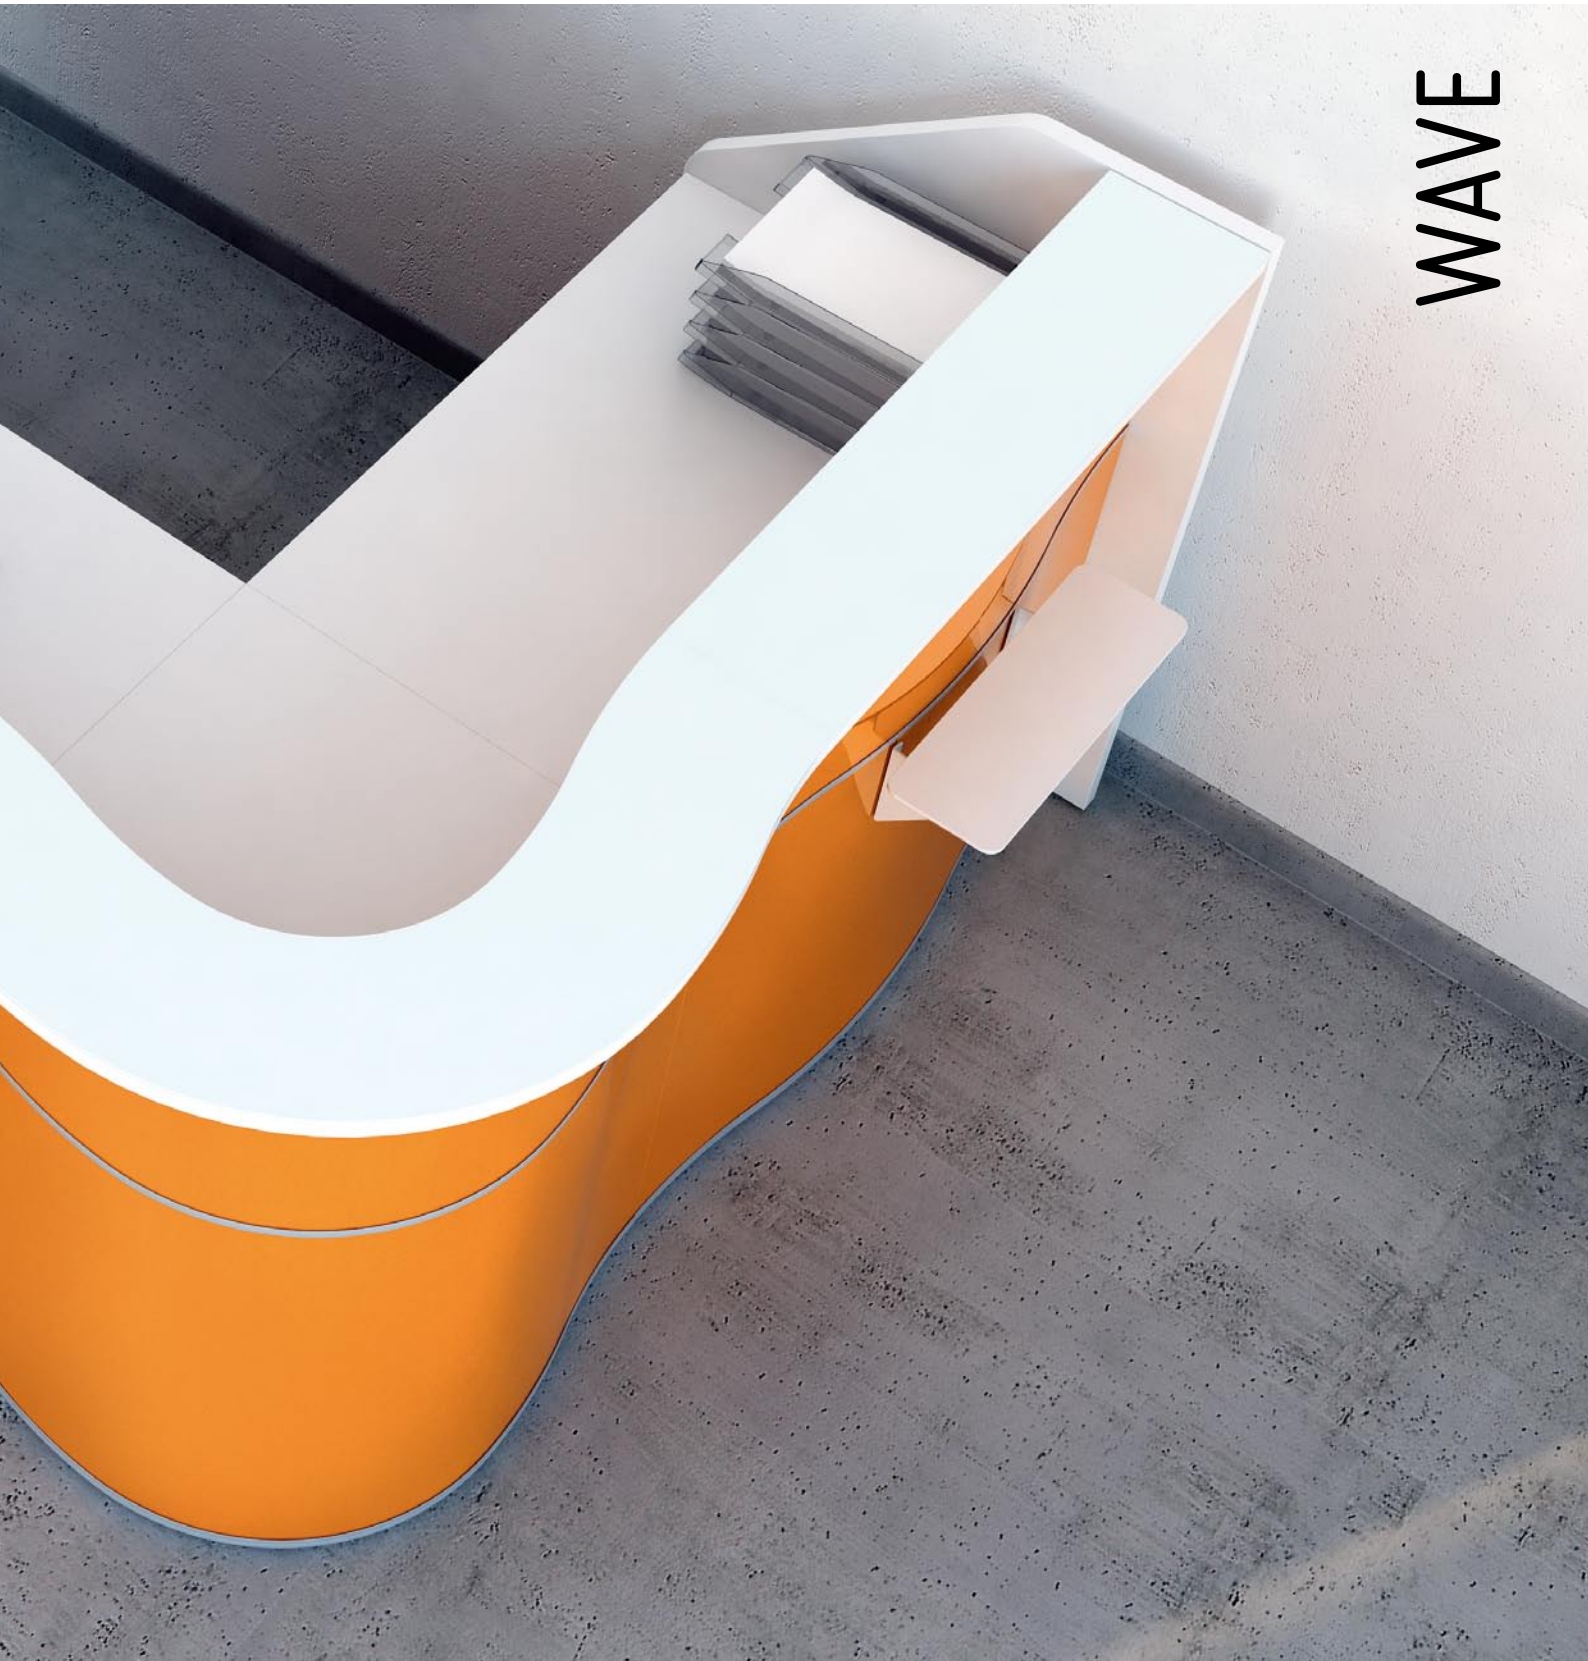

WAVE

LUV40P + 2xLUV09

1792 mm / 70 5/8"

2780 mm / 109 1/2"

74 - HIGH GLOSS
ORANGE

67 - WHITE PASTEL