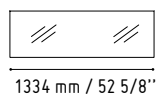

IM21S

432 mm / 17"

1334 mm / 52 5/8"

SNL16

1440 mm / 56 3/4"

- CUZ2A - VIOLET
- CUZ12 - GREY

- 117 - WHITE GLASS
- 67 - WHITE PASTEL

- WHITE GLOSS