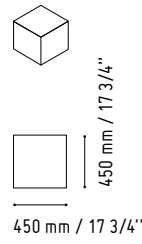

MM-PM

- 136 - FUCHSIA GLASS
- 26 - ALUMINIUM SATINATO

- 30 - WHITE TAMBOUR
- 67 - WHITE PASTEL

- INDYWIDUAL
- CUZ12 - GREY

- CUZ12 - GREY