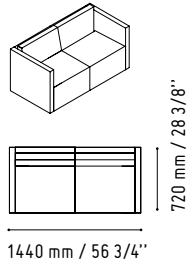

MM-2N

- 136 - FUCHSIA GLASS
- 26 - ALUMINIUM SATINATO

- 30 - WHITE TAMBOUR
- 67 - WHITE PASTEL

- INDYWIDUAL
- CUZ12 - GREY

- CUZ12 - GREY