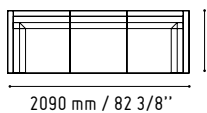

MM-3WP

720 mm / 28 3/8"

2090 mm / 82 3/8"

IM21S