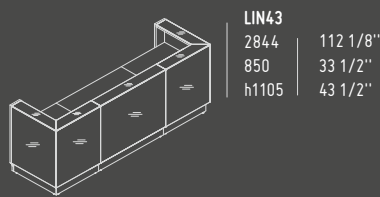

ELIPSE

SSL15

1500 mm / 59"
590 mm / 23 1/4"
h 300 mm / 11 3/4"

LINEA

AVAILABLE COLOURS

08 - BLACK

26 - ALUMINIUM SATINATO

67 - WHITE PASTEL