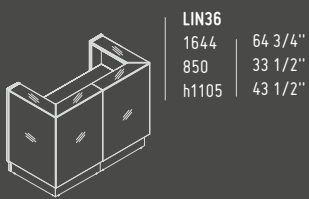

ELIPSE

SSL15

1500 mm / 59"
590 mm / 23 1/4"
h 300 mm / 11 3/4"

LINEA

AVAILABLE COLOURS

08 - BLACK

26 - ALUMINIUM SATINATO

67 - WHITE PASTEL