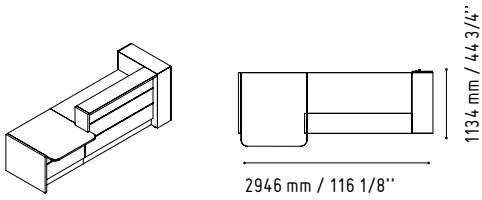

VALDE

LAV44