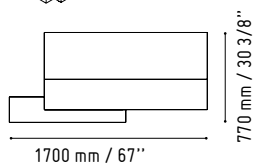

RGBW LED

ORGANIC

LOG12PG

67 - WHITE PASTEL

117 - WHITE GLASS
67 - WHITE PASTEL

CUZ1L - GREEN
CUZ12 - GREY

WHITE GLOSS