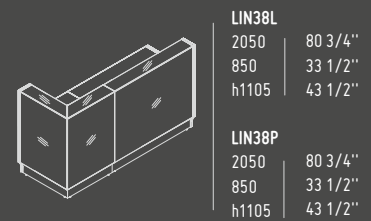

LINEA

AVAILABLE COLOURS