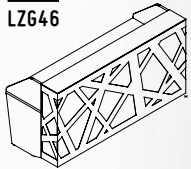

The reception desk with its original form should be enough to arrange every reception hall. It is very effective in dark rooms where it is lightened from the inside and fulfills a role of a spectacular halogen. White, metal openwork wreathing subtly round the body and contrasting with the highlighted interior is a very characteristic element of the reception desk. Beautiful frontal part of the counter hides ergonomic interior with a wide desk top which allows to organize work at the reception desk without any problems.

LZG46