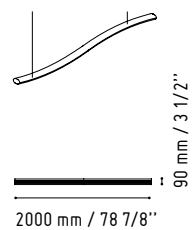

VALDE

- 34 - CHESTNUT
- 148 - HIGH GLOSS GREY
- 26 - ALUMINUM SATINATO

- WHITE GLOSS

- 31 - CANADIAN OAK
- 73 - HIGH GLOSS WHITE
- 67 - WHITE PASTEL